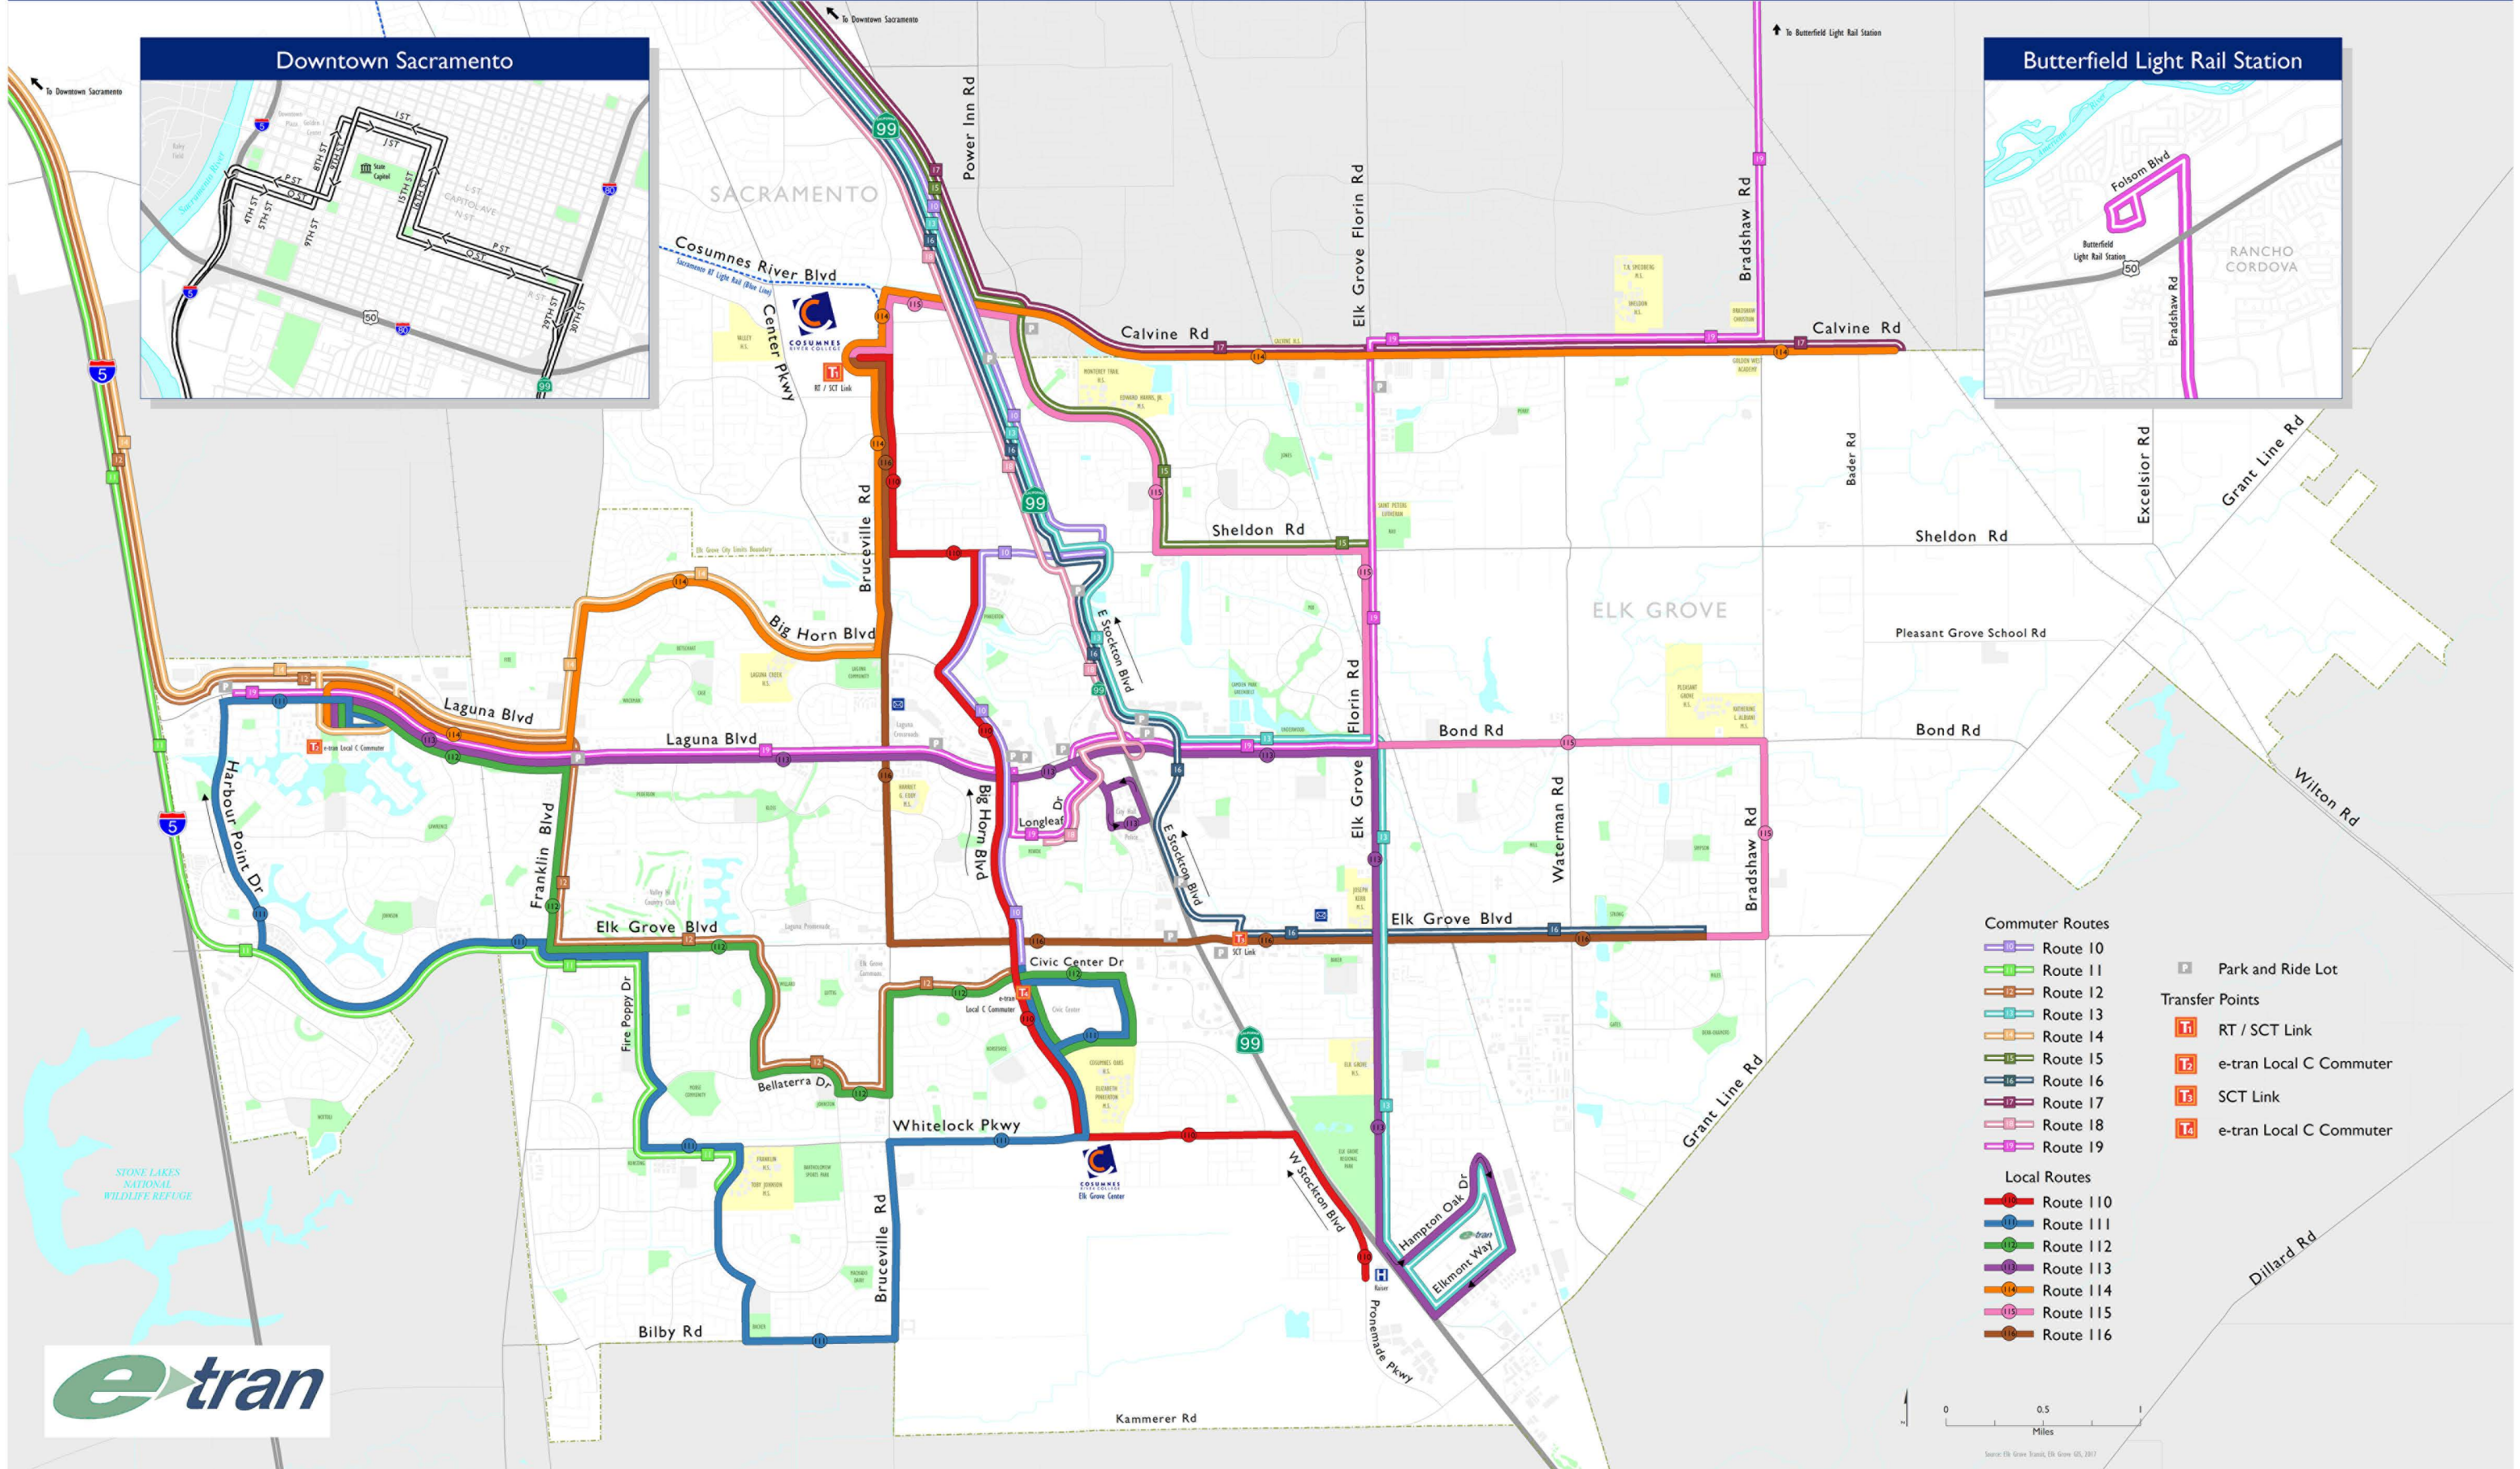

SYSTEM MAP

Effective October 29, 2017

- Commuter Routes**
- Route 10
 - Route 11
 - Route 12
 - Route 13
 - Route 14
 - Route 15
 - Route 16
 - Route 17
 - Route 18
 - Route 19
- Local Routes**
- Route 110
 - Route 111
 - Route 112
 - Route 113
 - Route 114
 - Route 115
 - Route 116
- Transfer Points**
- Park and Ride Lot
 - RT / SCT Link
 - e-tran Local C Commuter
 - SCT Link
 - e-tran Local C Commuter

Source: Elk Grove Transit, Elk Grove GIS, 2017