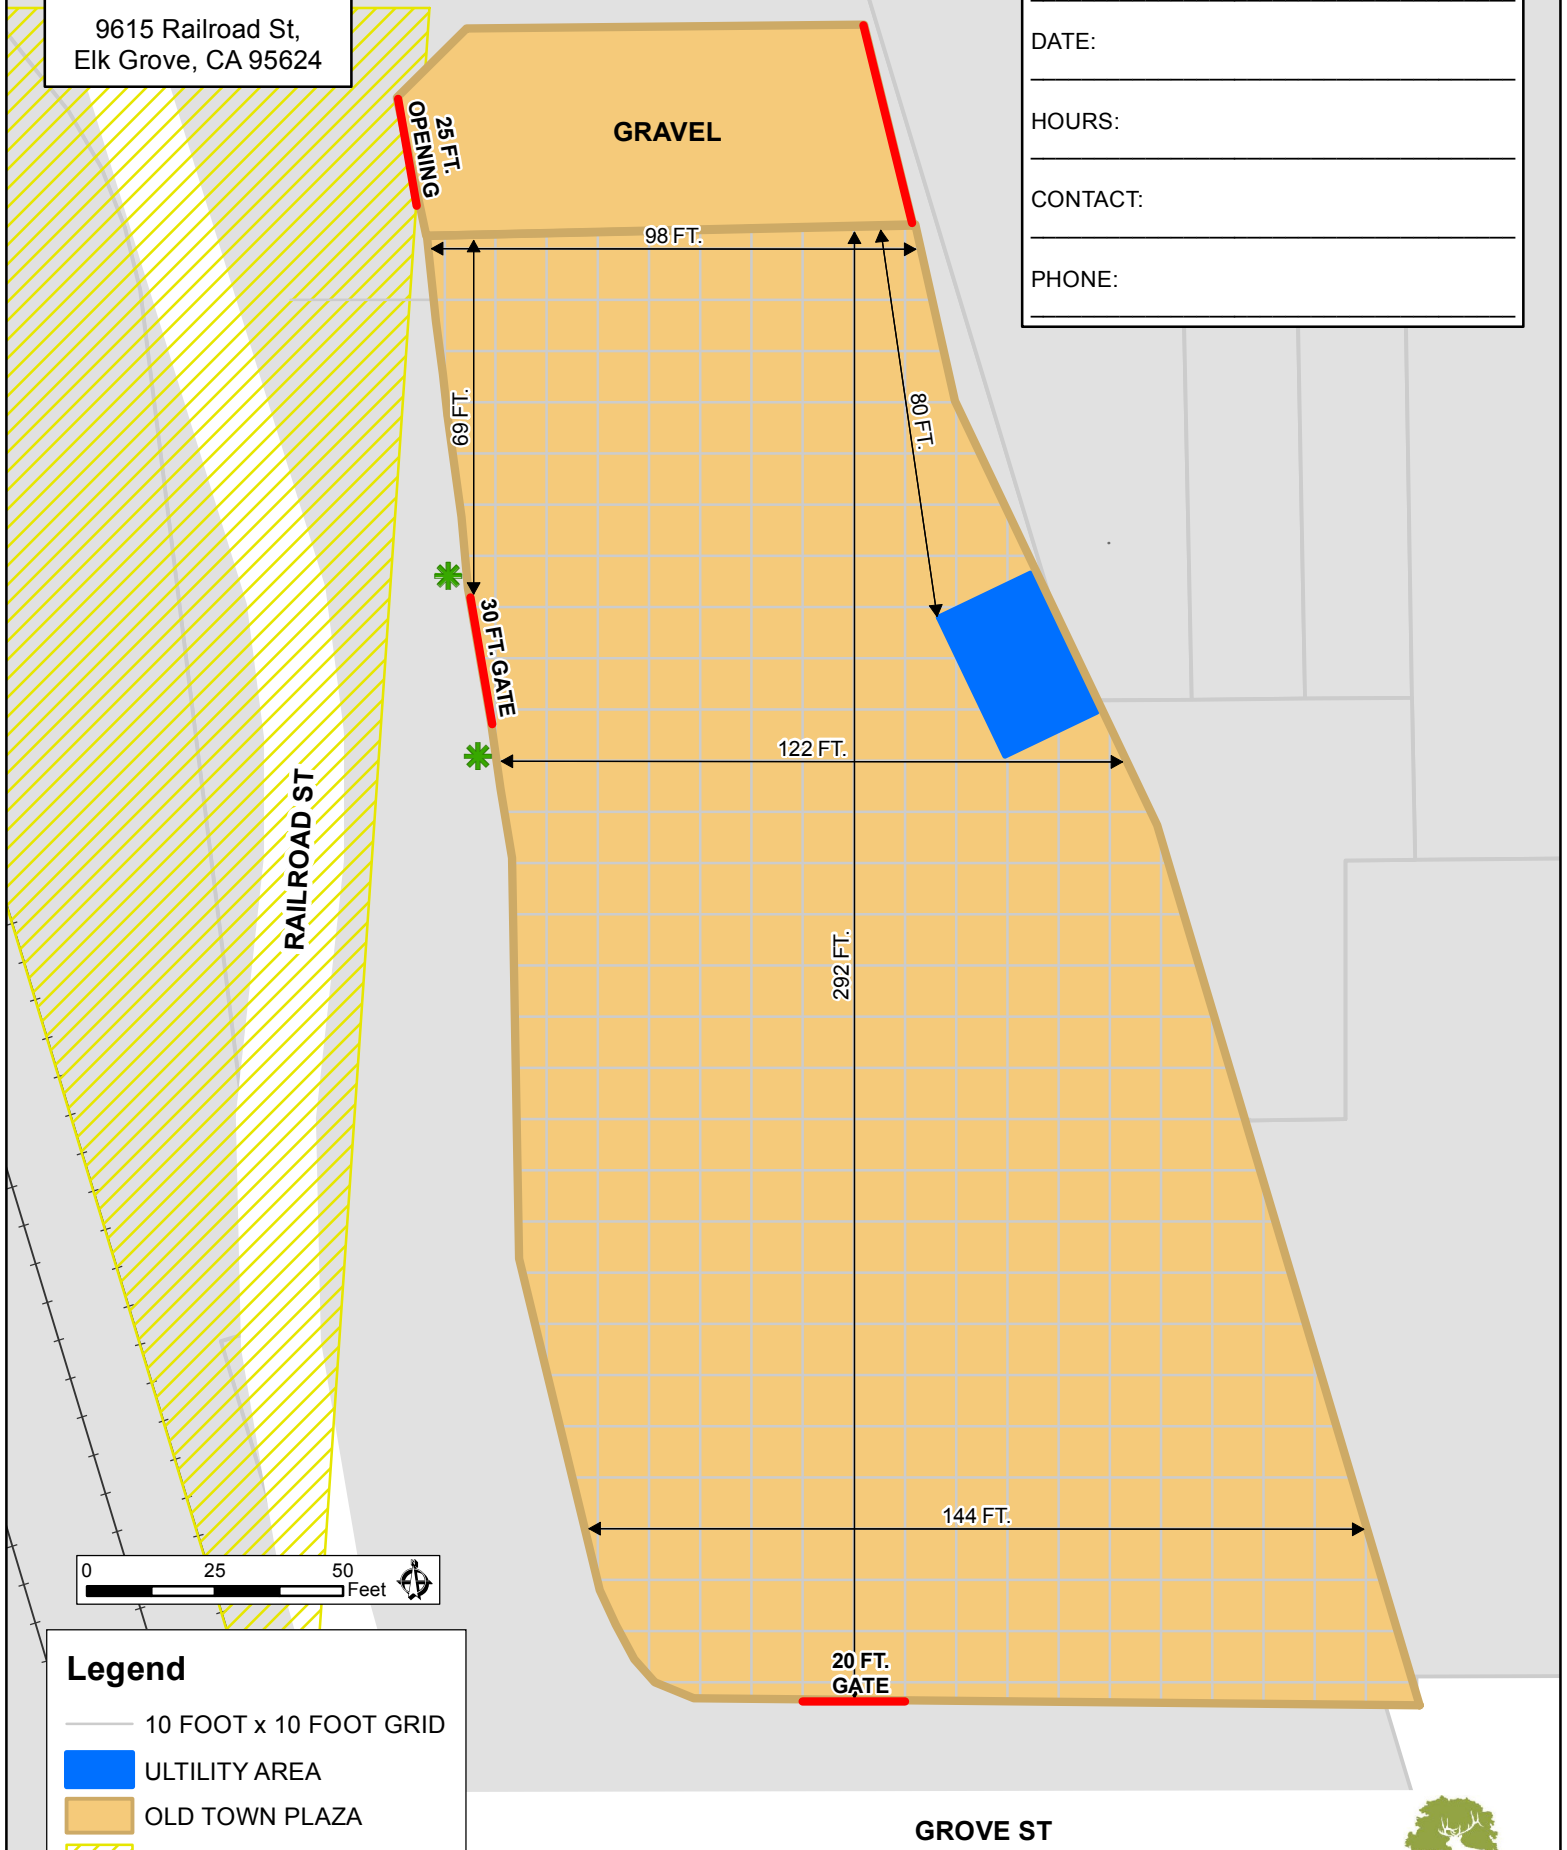

OLD TOWN PLAZA

9615 Railroad St,
Elk Grove, CA 95624

ELK GROVE BLVD

EVENT:
DATE:
HOURS:
CONTACT:
PHONE:

Legend

- 10 FOOT x 10 FOOT GRID
- UTILITY AREA
- OLD TOWN PLAZA
- RESTRICTED AREA

GROVE ST

↓ EVENT PARKING - 530 FT. BY 205 FT. ↓