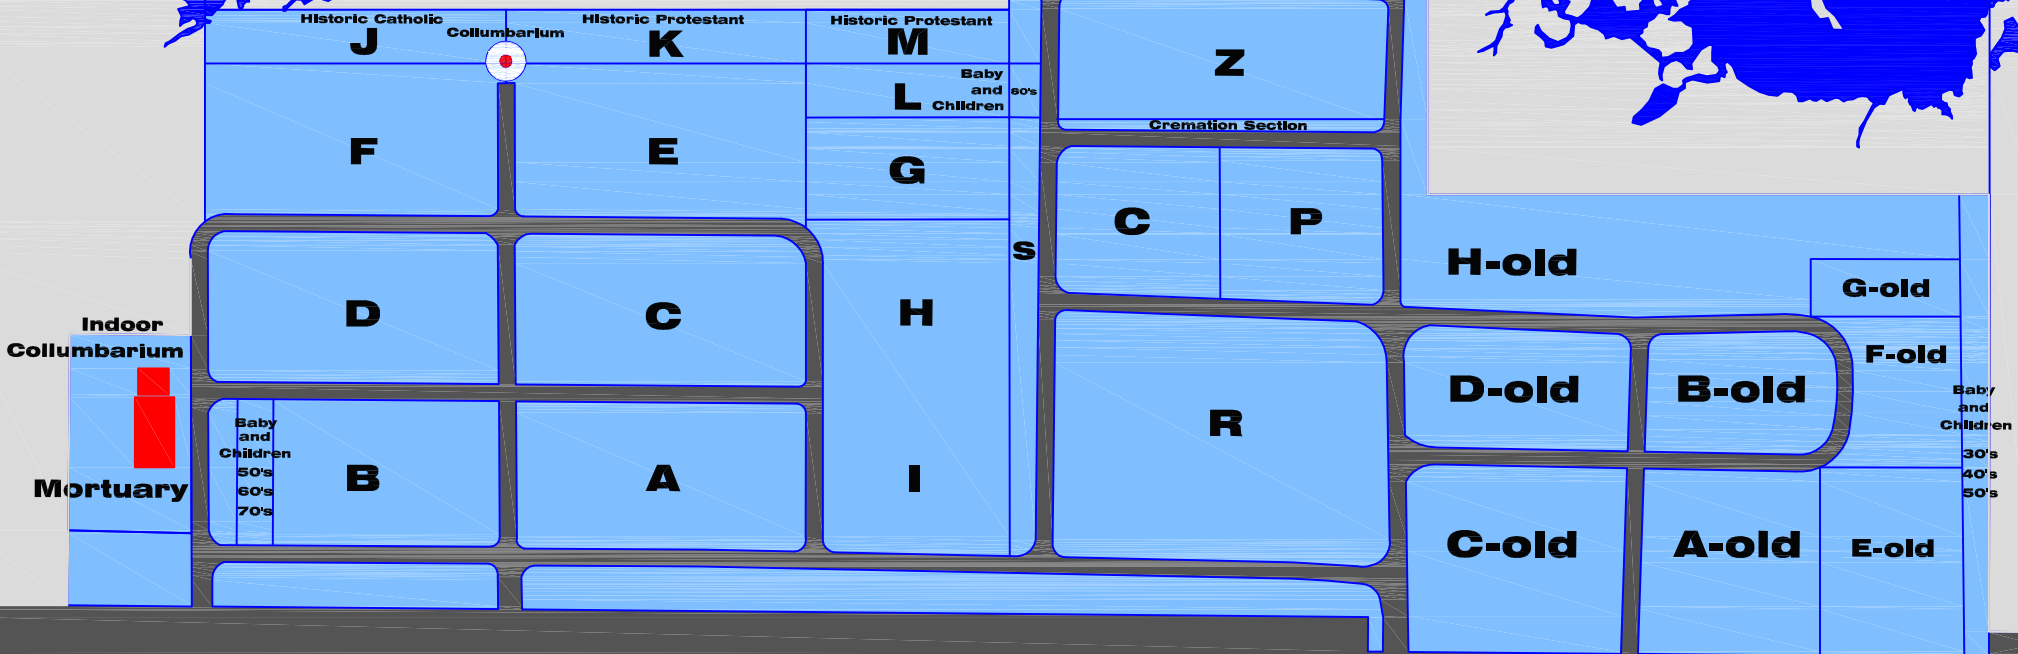

# TISDALE CEMETERY

2990 Highway 101 E, Timmins ON

Highway 101 East