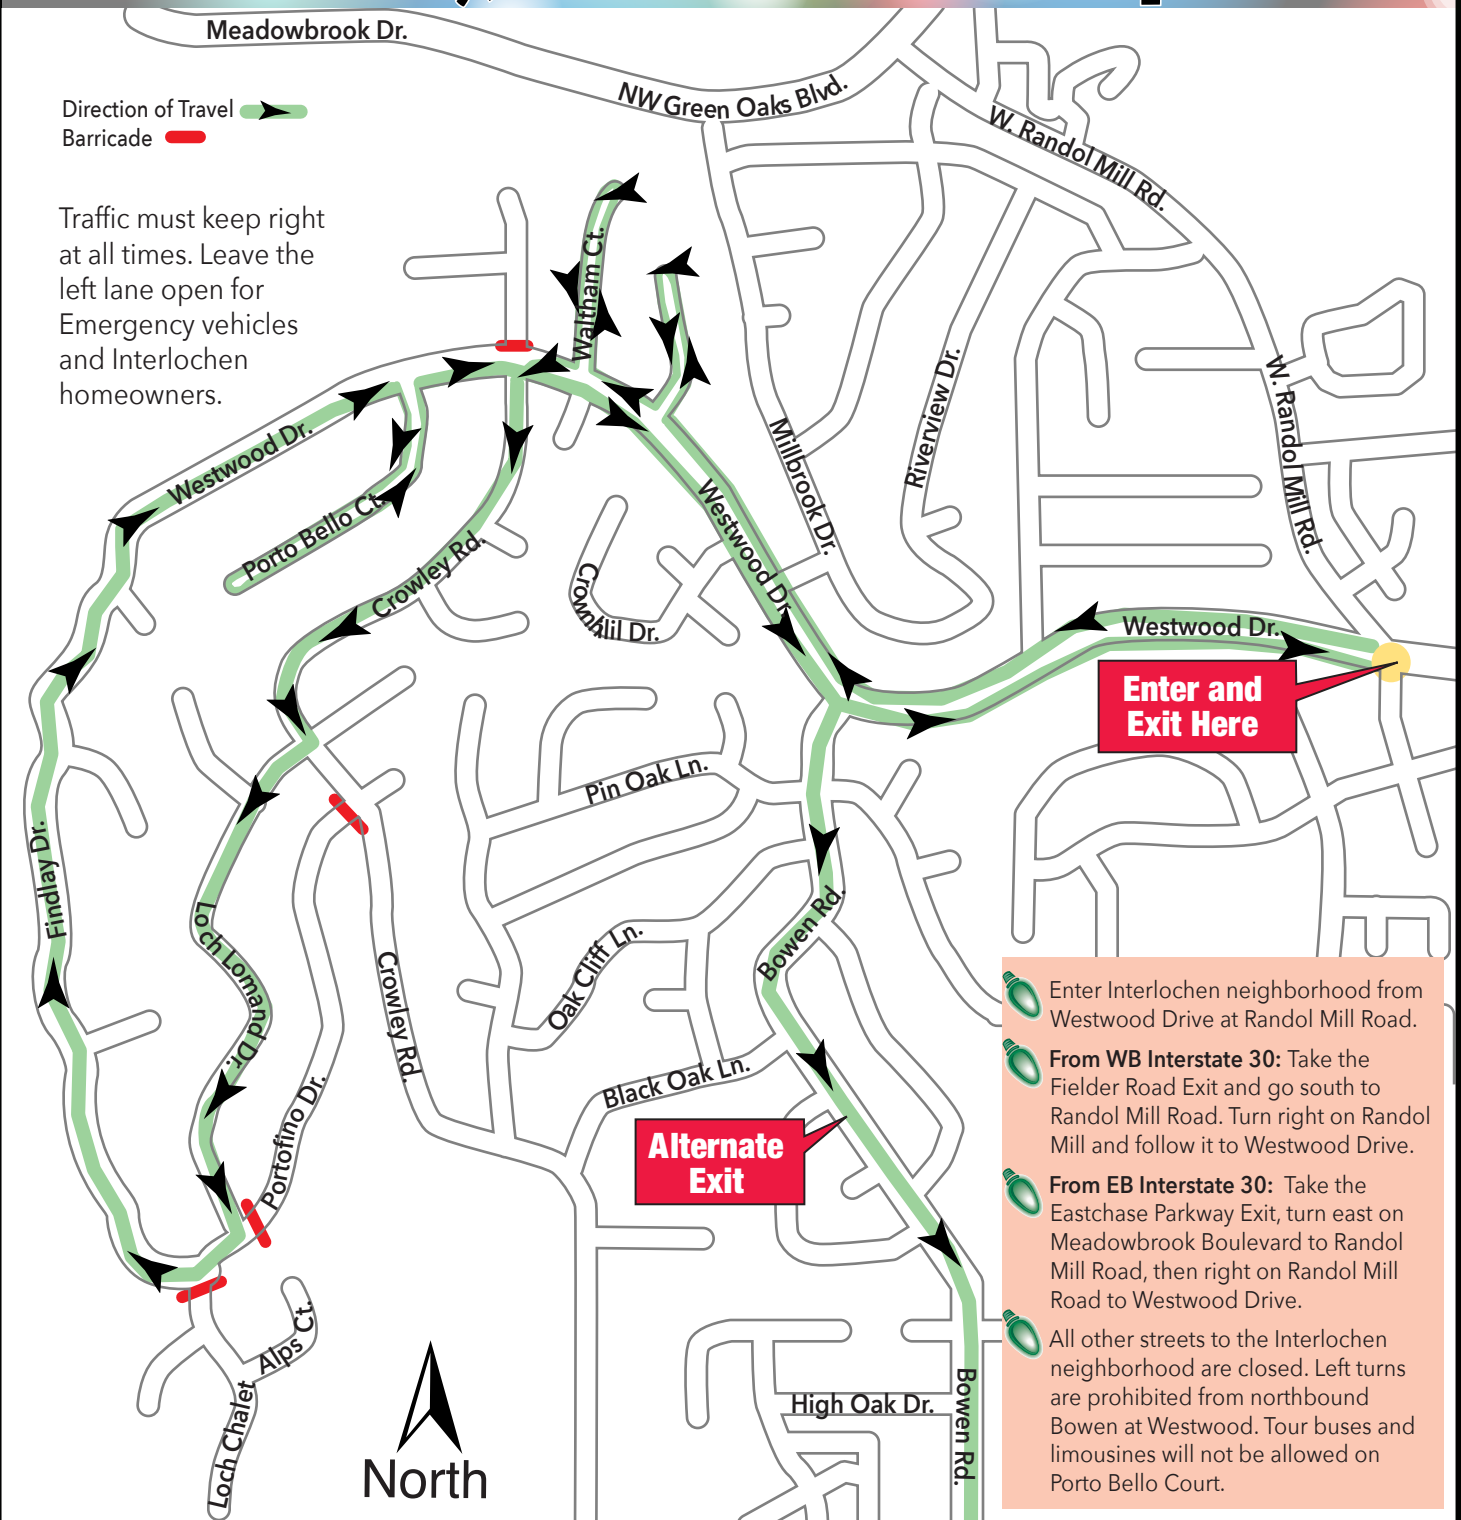

# Interlochen Holiday Lights 2016

Starts Friday, December 16 • 7 - 11 p.m.

-  Enter Interlochen neighborhood from Westwood Drive at Randol Mill Road.
-  **From WB Interstate 30:** Take the Fielder Road Exit and go south to Randol Mill Road. Turn right on Randol Mill and follow it to Westwood Drive.
-  **From EB Interstate 30:** Take the Eastchase Parkway Exit, turn east on Meadowbrook Boulevard to Randol Mill Road, then right on Randol Mill Road to Westwood Drive.
-  All other streets to the Interlochen neighborhood are closed. Left turns are prohibited from northbound Bowen at Westwood. Tour buses and limousines will not be allowed on Porto Bello Court.