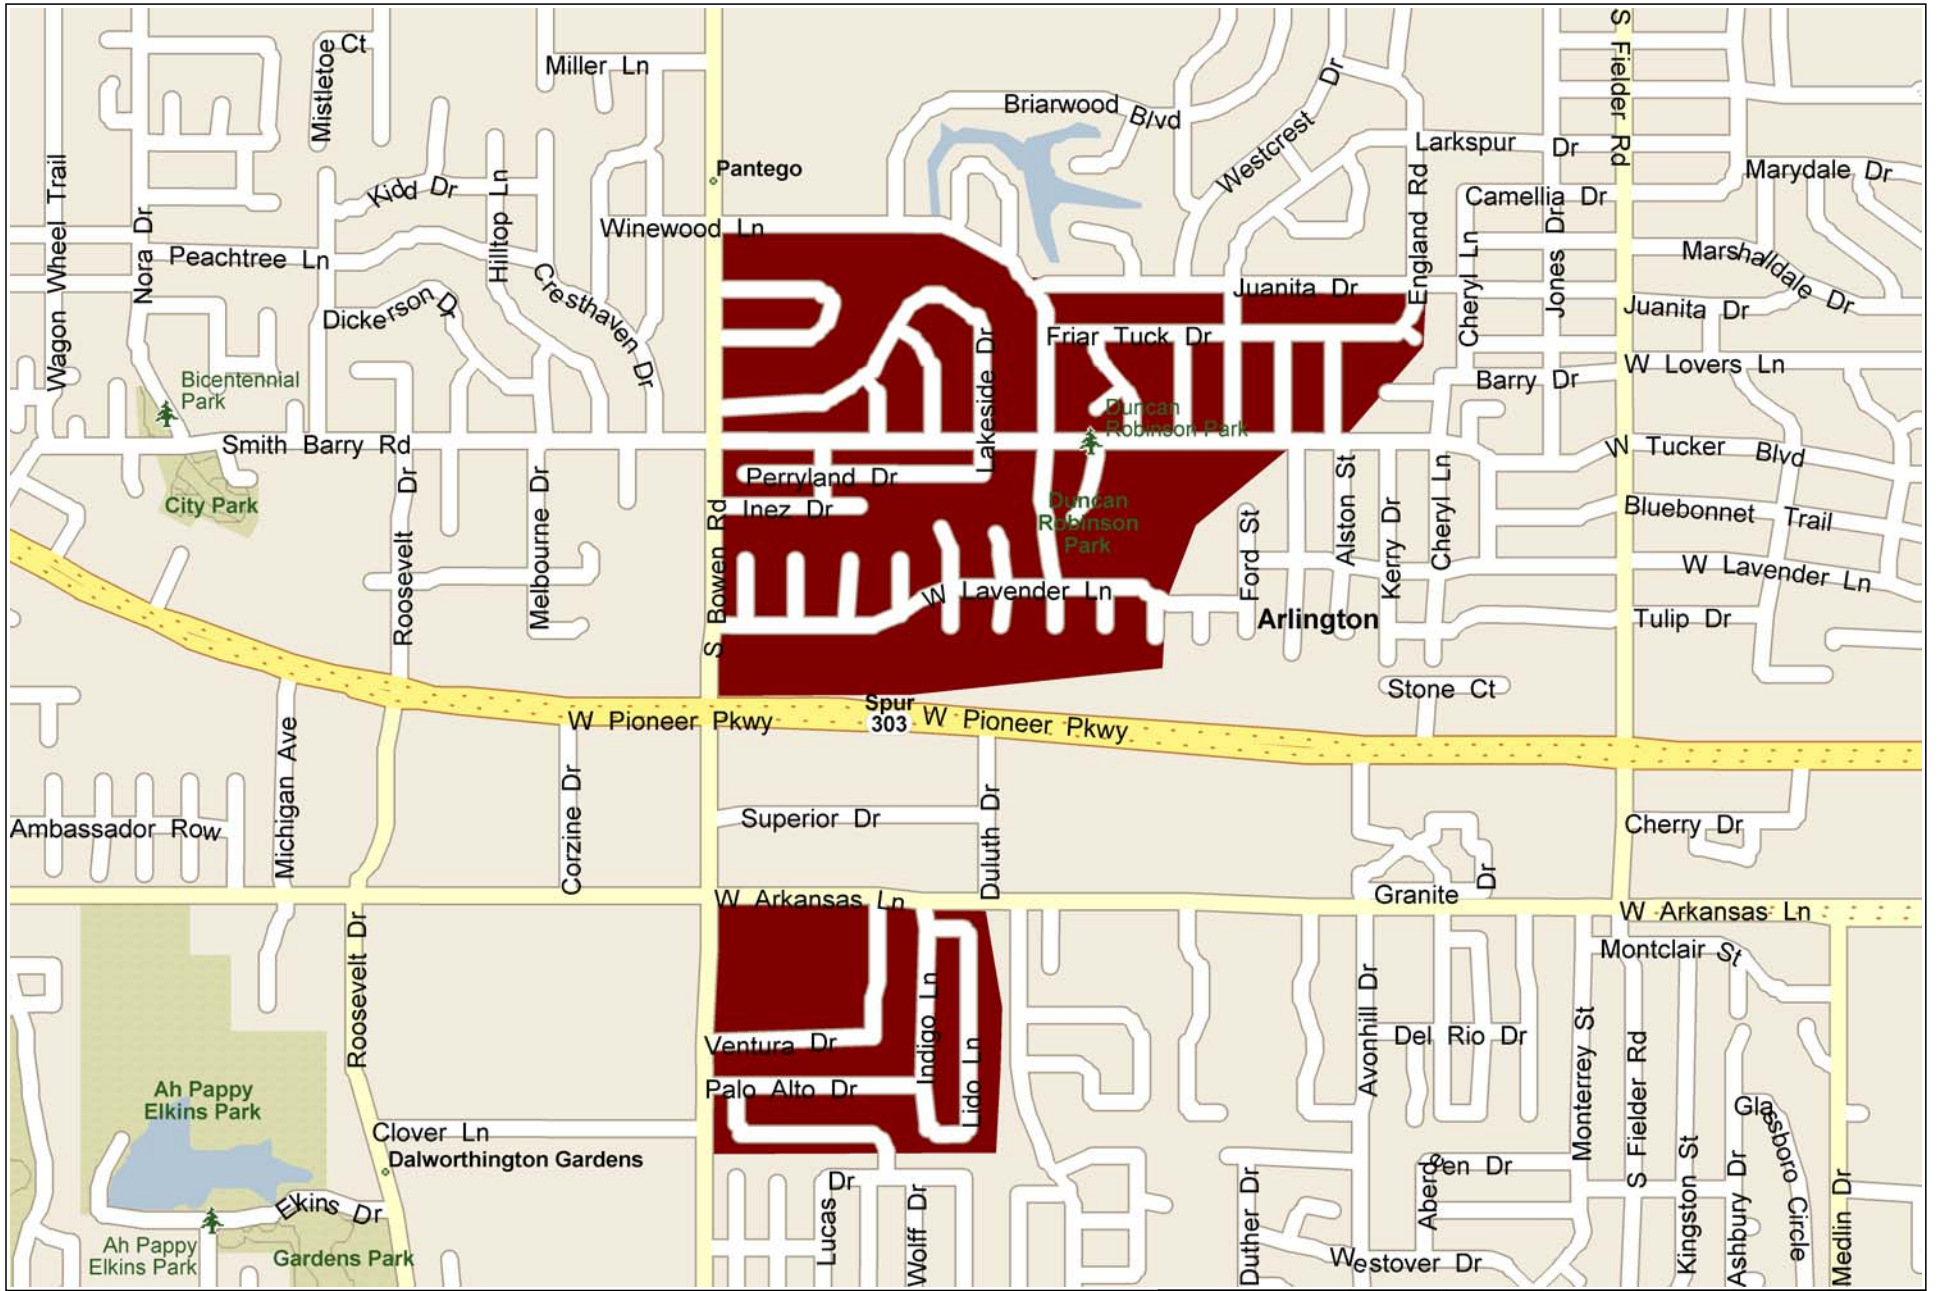

W Pioneer @ S Bowen Rd

Copyright © and (P) 1988–2012 Microsoft Corporation and/or its suppliers. All rights reserved. <http://www.microsoft.com/streets/>
Certain mapping and direction data © 2012 NAVTEQ. All rights reserved. The Data for areas of Canada includes information taken with permission from Canadian authorities, including: © Her Majesty the Queen in Right of Canada, © Queen's Printer for Ontario. NAVTEQ and NAVTEQ ON BOARD are trademarks of NAVTEQ. © 2012 Tele Atlas North America, Inc. All rights reserved. Tele Atlas and Tele Atlas North America are trademarks of Tele Atlas, Inc. © 2012 by Applied Geographic Solutions. All rights reserved. Portions © Copyright 2012 by Woodall Publications Corp. All rights reserved.