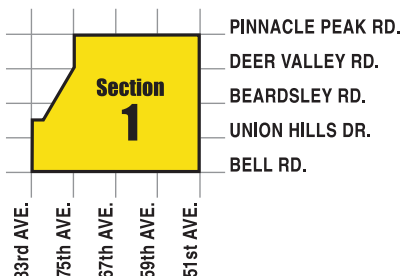

2022 City of Glendale Bulk Trash Collection Schedule: Section 1

JANUARY

FEBRUARY

MARCH

S	M	T	W	T	F	S	S	M	T	W	T	F	S	S	M	T	W	T	F	S
				★	1				1	2	★	4	5			1	2	★	4	5
2	~~3~~	4	5	6	7	8	6	~~7~~	8	9	10	11	12	6	~~7~~	8	9	10	11	12
9	10	11	12	13	14	15	13	14	15	16	17	18	19	13	14	15	16	17	18	19
16	17	18	19	20	21	22	20	21	22	23	24	25	26	20	21	22	23	24	25	26
23	24	25	26	27	28	29	27	28						27	28	29	30	★		
30	31																			

APRIL

MAY

JUNE

S	M	T	W	T	F	S	S	M	T	W	T	F	S	S	M	T	W	T	F	S
					1	2	1	~~2~~	3	4	5	6	7				1	★	3	4
3	~~4~~	5	6	7	8	9	8	9	10	11	12	13	14	5	~~6~~	7	8	9	10	11
10	11	12	13	14	15	16	15	16	17	18	19	20	21	12	13	14	15	16	17	18
17	18	19	20	21	22	23	22	23	24	25	26	27	28	19	20	21	22	23	24	25
24	25	26	27	★	29	30	29	30	31					26	27	28	29	★		

JULY

AUGUST

SEPTEMBER

S	M	T	W	T	F	S	S	M	T	W	T	F	S	S	M	T	W	T	F	S
					1	2	~~1~~	2	3	4	5	6					★	2	3	
3	~~4~~	5	6	7	8	9	7	8	9	10	11	12	13	4	~~5~~	6	7	8	9	10
10	11	12	13	14	15	16	14	15	16	17	18	19	20	11	12	13	14	15	16	17
17	18	19	20	21	22	23	21	22	23	24	25	26	27	18	19	20	21	22	23	24
24	25	26	27	★	29	30	28	29	30	31				25	26	27	28	★	30	
31																				

OCTOBER

NOVEMBER

DECEMBER

S	M	T	W	T	F	S	S	M	T	W	T	F	S	S	M	T	W	T	F	S	
						1				1	2	3	4	5					★	2	3
2	~~3~~	4	5	6	7	8	6	~~7~~	8	9	10	11	12	4	~~5~~	6	7	8	9	10	
9	10	11	12	13	14	15	13	14	15	16	17	18	19	11	12	13	14	15	16	17	
16	17	18	19	20	21	22	20	21	22	23	24	25	26	18	19	20	21	22	23	24	
23	24	25	26	27	28	29	27	28	29	30				25	26	27	28	29	30	31	
30	31																				

- Scheduled bulk trash collection week
- Place bulk trash out no earlier than the Thursday before your scheduled collection week
- Place bulk trash out no later than 6:00 a.m. the Monday of your scheduled collection week
- No Bulk Trash Service