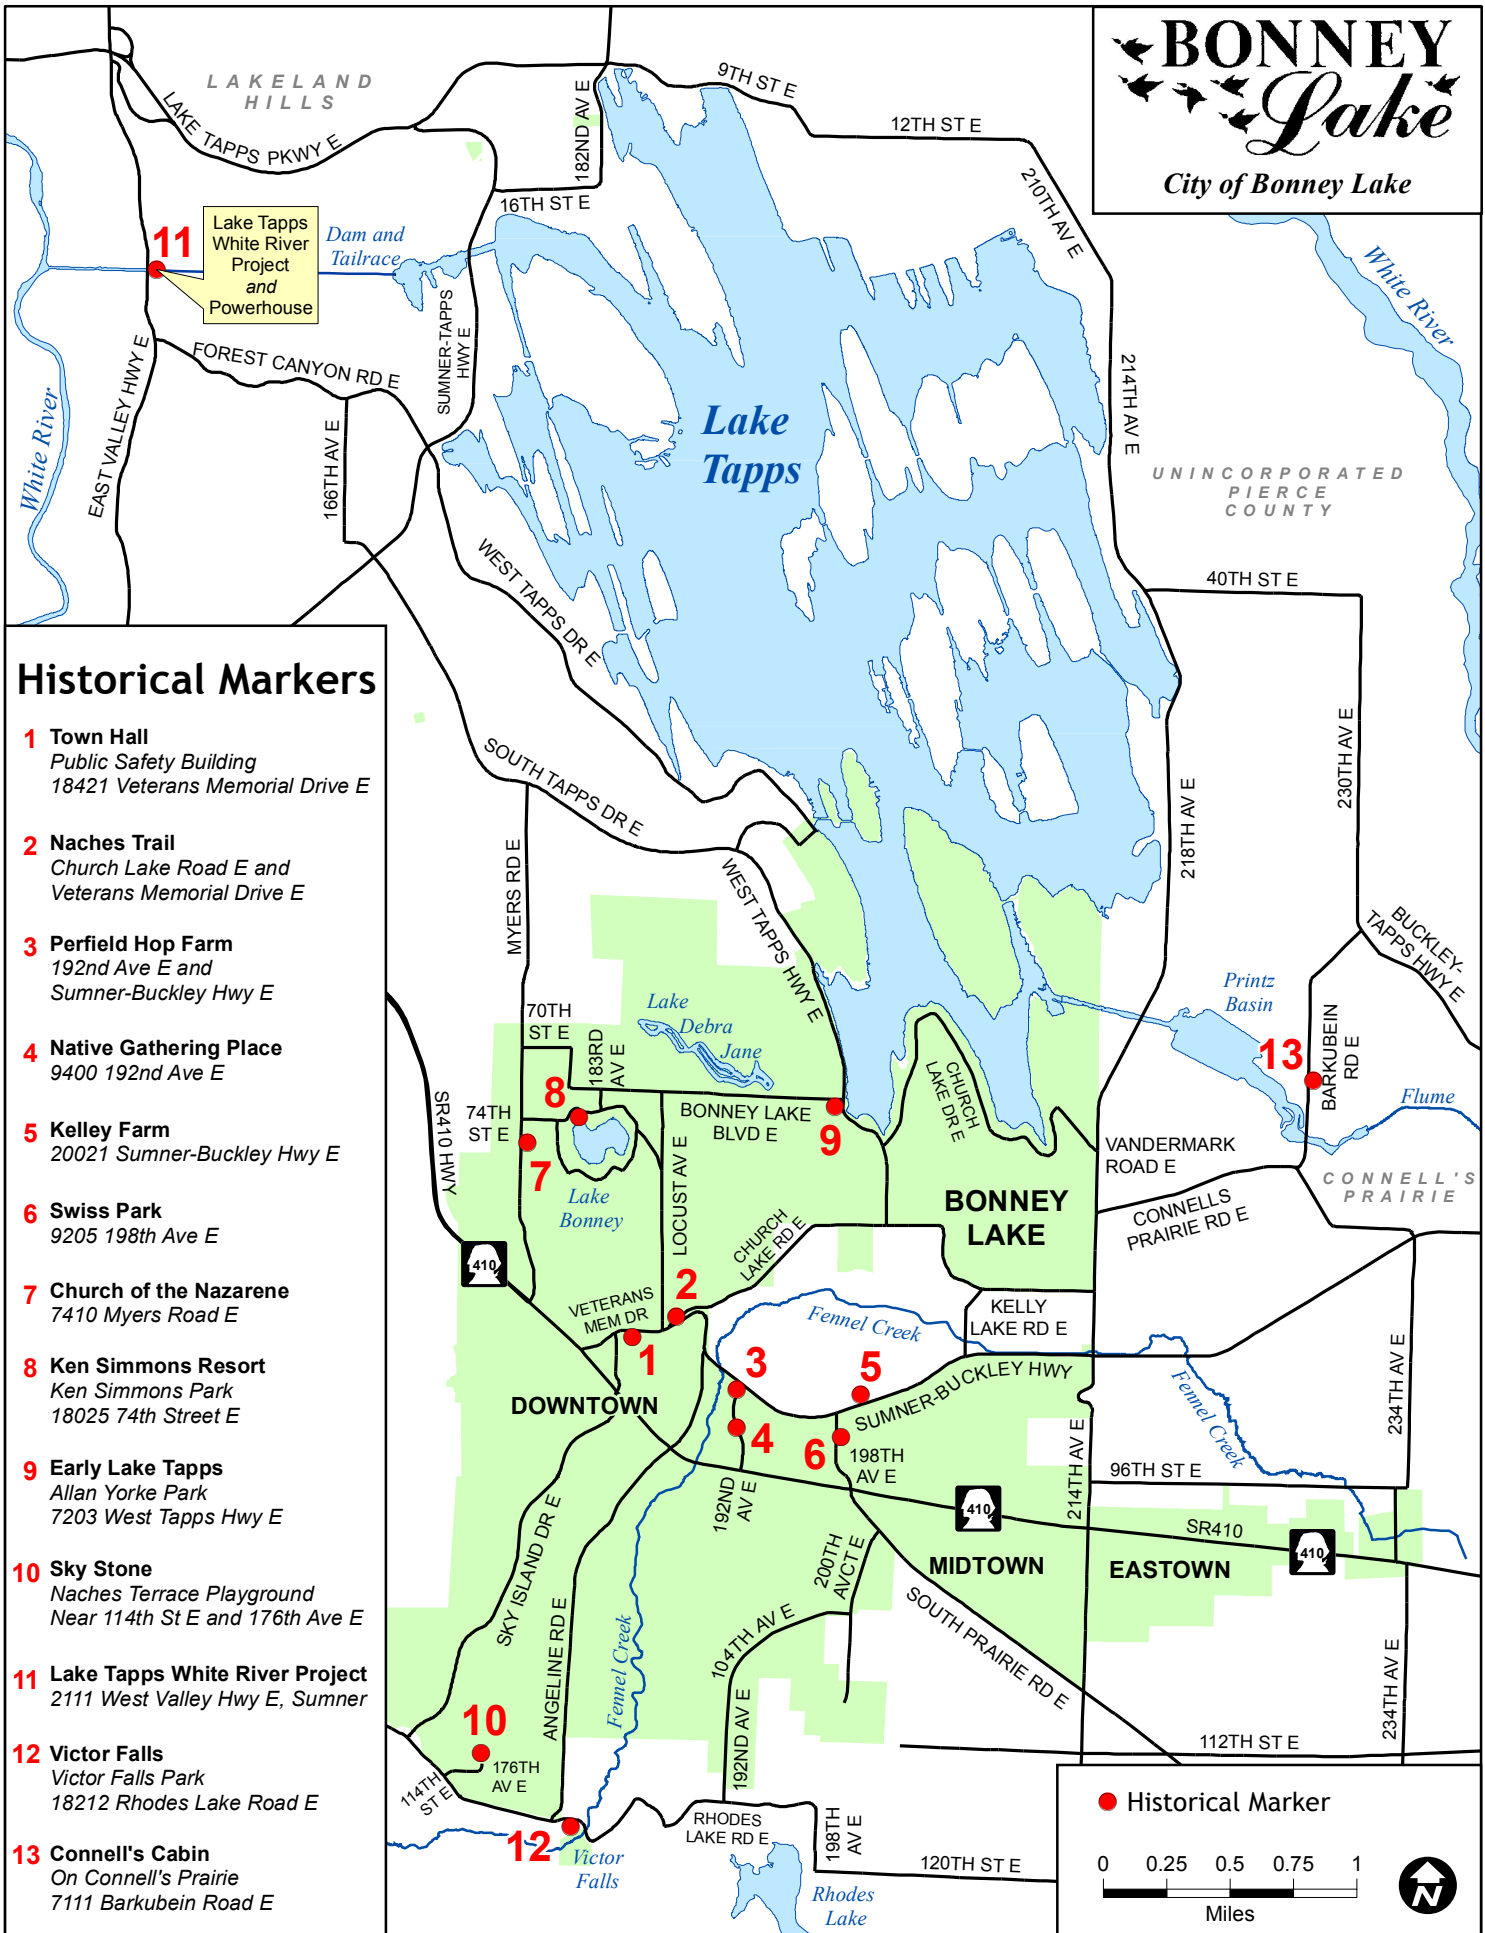

# BONNEY Lake

City of Bonney Lake

## Historical Markers

- 1 Town Hall**  
Public Safety Building  
18421 Veterans Memorial Drive E
- 2 Naches Trail**  
Church Lake Road E and  
Veterans Memorial Drive E
- 3 Perfield Hop Farm**  
192nd Ave E and  
Sumner-Buckley Hwy E
- 4 Native Gathering Place**  
9400 192nd Ave E
- 5 Kelley Farm**  
20021 Sumner-Buckley Hwy E
- 6 Swiss Park**  
9205 198th Ave E
- 7 Church of the Nazarene**  
7410 Myers Road E
- 8 Ken Simmons Resort**  
Ken Simmons Park  
18025 74th Street E
- 9 Early Lake Tapps**  
Allan Yorke Park  
7203 West Tapps Hwy E
- 10 Sky Stone**  
Naches Terrace Playground  
Near 114th St E and 176th Ave E
- 11 Lake Tapps White River Project**  
2111 West Valley Hwy E, Sumner
- 12 Victor Falls**  
Victor Falls Park  
18212 Rhodes Lake Road E
- 13 Connell's Cabin**  
On Connell's Prairie  
7111 Barkubein Road E

● Historical Marker

0 0.25 0.5 0.75 1  
Miles