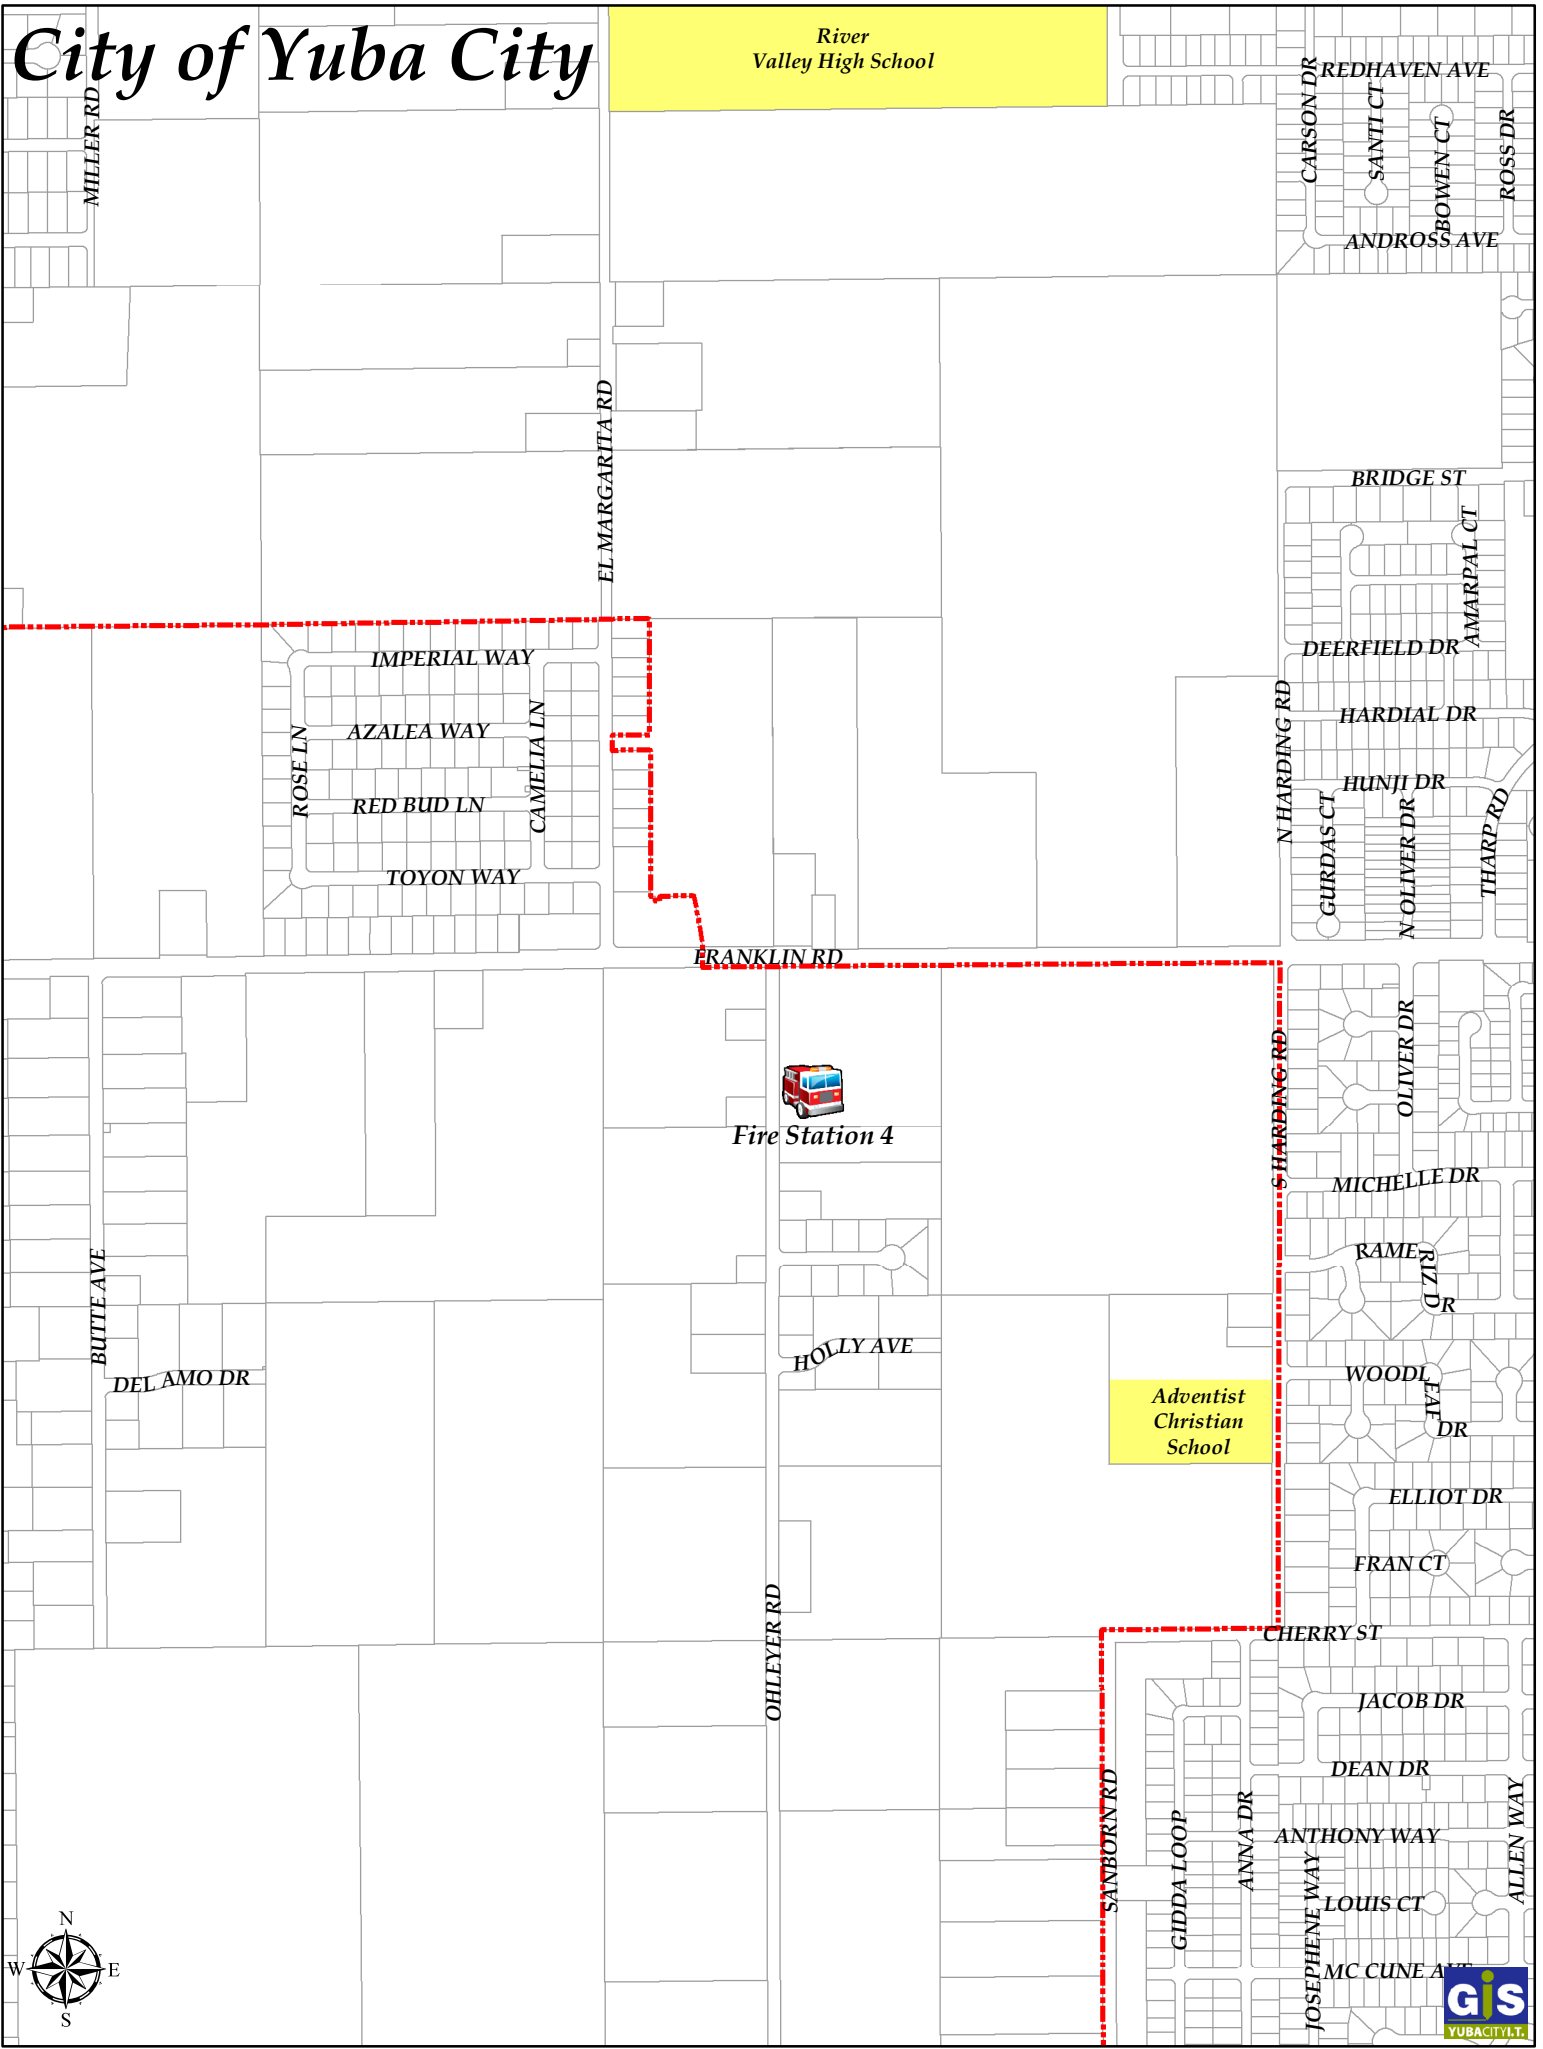

City of Yuba City

River Valley High School

MILLER RD

CARSON DR
SANTI CT
BOWEN CT
ROSS DR
ANDROSS AVE

EL MARGARITA RD

IMPERIAL WAY
ROSE LN
AZALEA WAY
RED BUD LN
TOYON WAY
CAMELIA LN

BRIDGE ST
DEERFIELD DR
HARDIAL DR
HUNJI DR
THARP RD
N HARDING RD
GURDAS CT
N OLIVER DR

FRANKLIN RD

Fire Station 4

OLIVER DR
MICHELLE DR
RAME RIZ DR
WOODL EAT DR
ELLIOT DR
FRAN CT

BUTTE AVE
DEL AMO DR

HOLLY AVE

Adventist Christian School

OHLEYER RD

SANBORN RD
CHERRY ST
JACOB DR
DEAN DR
ANTHONY WAY
LOUIS CT
ALLEN WAY
GIDDA LOOP
ANNA DR
JOSEPHINE WAY
MC CUNE AVE