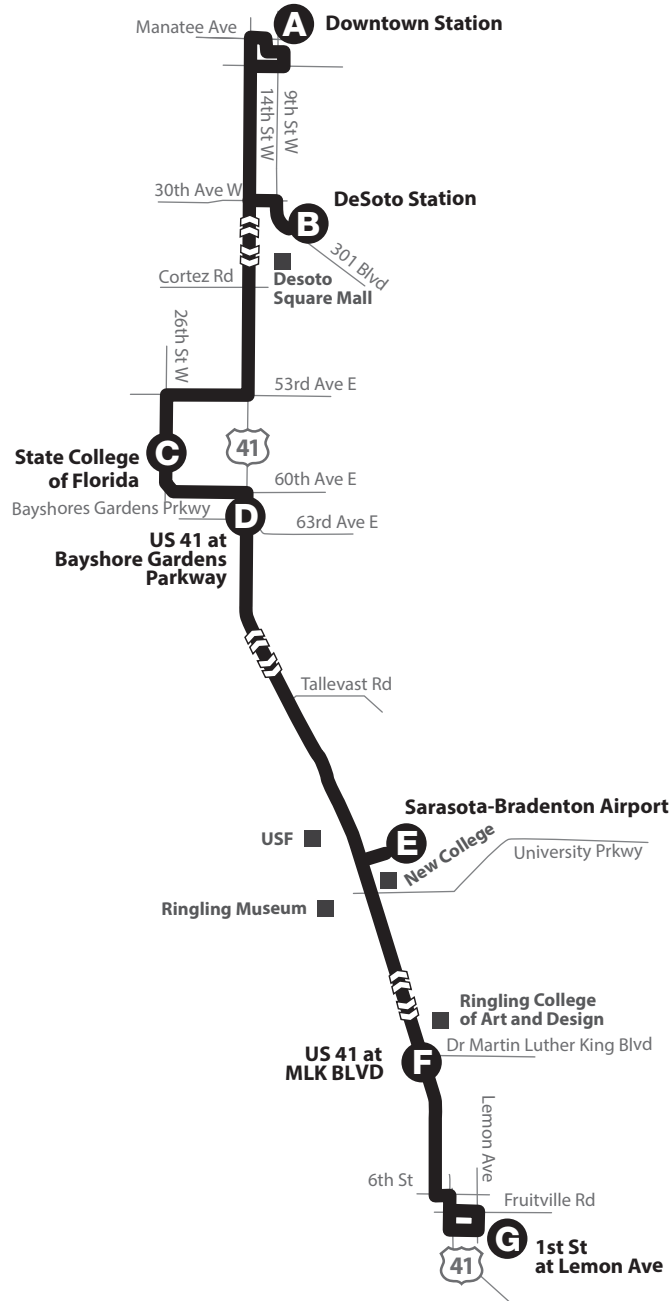

ROUTE 99: US 41 • Monday - Saturday

Holiday Schedule : Fixed Route and Longboat Key services are not available on New Year's Day, Memorial Day, Independence Day, Labor Day, Thanksgiving Day, and Christmas Day.

**Free Fare Eligible: 80 years and up; Children under 5; Anna Maria Island Trolley; Beach Express.

Fare Card Outlets

MCAT Sales and Information Offices/Transfer Stations, and Park and Rides

Downtown Bradenton, 601 13th Street West, Bradenton, The Downtown Station is located on 13th St. W. between 8th Ave. and 6th Ave. M-F, 7:00 a.m. - 6:00 p.m.

Palmetto Station, 1802 8th Avenue West, Palmetto, The Palmetto Station is located on the corner of Business 41 and 19th Street. The station has a secured park and ride lot for park and ride customers.