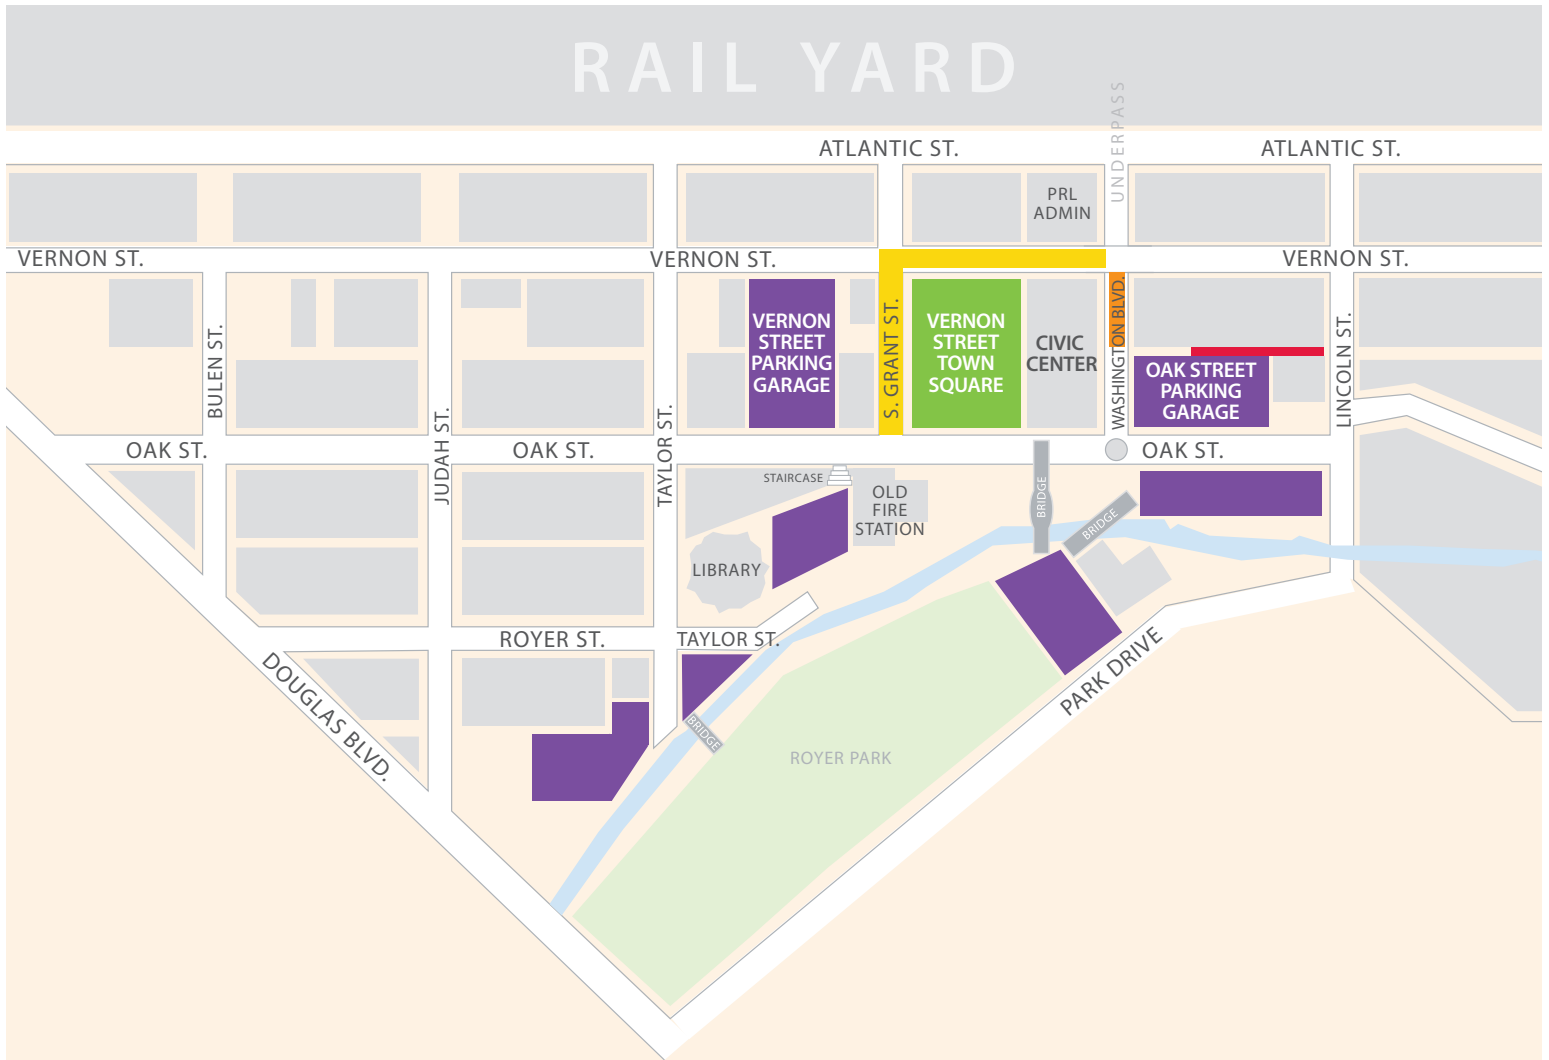

## Parking & Road Closures

### Plan Ahead When Parking

Entrances to garages on Oak Street.  
Following parade right turns only  
out of the garages.

**Oak Street Parking Garage:**  
Cars exiting must turn right on  
Washington Blvd. (no roundabout access)

**Vernon Street Parking Garage:**  
Cars exiting must turn right on Oak Street

- VERNON STREET TOWN SQUARE
- FREE PARKING AREAS
- OAK STREET GARAGE ENTRANCE
- OAK STREET GARAGE EXIT
- STREET CLOSURE